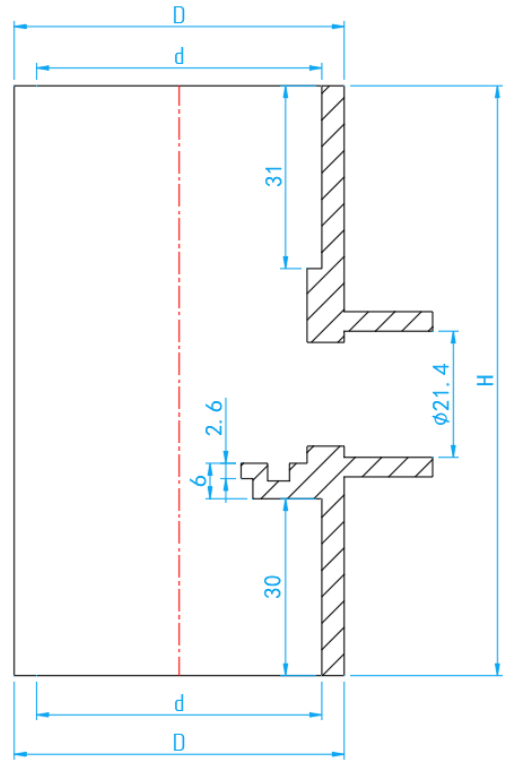

PVC VENTURI TEE JET

CROSS SECTION VIEW

DIMENSIONS

SKU	MATERIAL	D (mm)	d (mm)	H (mm)	WEIGHT (kg)	PCS/CTN
VJT42	UPVC	56	48.4	100	0.125	80